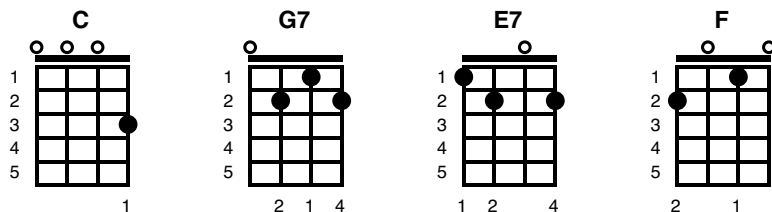

Freight Train

Elizabeth Cotten

Key of C

Intro: C //// G7 //// C //// C ////

Verse 1:

C **G7**
Freight train, freight train, goin' so fast,
C
Freight train, freight train, goin' so fast
E7 **F**
Please don't tell what train I'm on,
C **G7** **C**
So they won't know where I'm gone.

Verse 2:

C **G7**
Freight train, freight train, goin' round the bend,
C
Freight train, freight train, comin' back again
E7 **F**
One of these days turn that train around,
C **G7** **C**
And go back to my home town.

Verse 3:

C **G7**
One more place I'd like to be,
C
One more place I'd like to see
E7 **F**
To watch them old Blue Ridge Mountains climb,

C G7 C

When I ride old Number Nine.

Verse 4:

C G7

When I die Lord, bury me deep,

C

Down at the end of Chestnut Street

E7 F

Where I can hear old Number Nine,

C G7 C

As she comes down the line.

Verse 5:

C G7