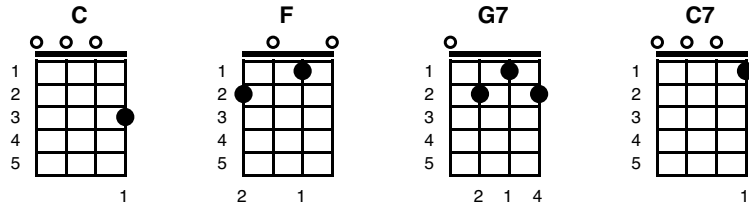

I Wonder Where You Are Tonight

Key of C

Recorded by Hank Snow

INTRO: G7 //// G7 //// C //// C ////

C **F**
Tonight I'm sad, my heart is weary
G7 **C** **C**
I'm wond'ring if I'm wrong or right
F
Altho' you've gone and found another
G7 **C** **C7**
I wonder where you are tonight

CHORUS:

F **C**
That old rain is cold and slowly fallin'
G7
Upon my window pane tonight
C **C7** **F**
And tho' your love was even colder
G7 **C** **C**
I wonder where you are tonight

C **F**
Your heart was cold, you never loved me
G7 **C**
Tho' you said you often cared
C7 **F**
And now you're gone and found another
G7 **C** **C7**
Someone to know the love I shared

Then came the dawn that day you left me
I tried to smile with all my might
But you could see the pain within me
That lingers in my heart tonight

CHORUS:

That old rain is cold and slowly fallin'
Upon my window pane tonight
And tho' your love was even colder
I wonder where you are tonight