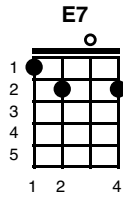

San Francisco Bay Blues

Eric Clapton

Key of G

INTRO: G //// C //// G //// G ////

G
I got the blues when my baby left me
C **G** **G7**
By the San Francisco Bay
C **G** **G7**
The ocean liner gone so far away
C **C**
I didn't mean to treat her so bad
G **E7**
She was the best girl I ever have had
A7
She said goodbye, I can take a cry
D7 **D7**
I wanna lay down and die

Verse 2:

G **C** **G** **G7**
I ain't got a nickel and I ain't got a lousy dime
C **B7** **B7**
She don't come back, think I'm going to lose my mind
C **C**
If she ever gets back to stay

It's going to be another brand new day
Walking with my baby down, by the San Francisco Bay

Bridge:

Sitting down looking from my back door
Wondering which way to go
Woman I'm so crazy about, she don't love me no more
Think I'll catch me a freight train
Cause I'm feeling blue
Ride all the way to the end of the line
Thinking only of you

A7 Walking with my baby
D7 Down by the San Francisco Bay **G** **G**
A7 Yeah walking with my baby
D7 Down by the San Francisco Bay **G**//// **C** ↓ ↓ **G** ↓