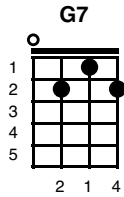

San Francisco Bay Blues

Eric Clapton

Key of G

INTRO: G //// C //// G //// G ////

G
I got the blues when my baby left me
C **G** **G7**
By the San Francisco Bay
C **G** **G7**
The ocean liner gone so far away
C **C**
I didn't mean to treat her so bad
G **E7**
She was the best girl I ever have had
A7
She said goodbye, I can take a cry
D7 **D7**
I wanna lay down and die

Verse 2:

G **C** **G** **G7**
I ain't got a nickel and I ain't got a lousy dime
C **B7** **B7**
She don't come back, think I'm going to lose my mind
C **C**
If she ever gets back to stay

It's going to be another brand new day
Walking with my baby down, by the San Francisco Bay

INSTRUMENTAL:

I ain't got a nickel and I ain't got a lousy dime
She don't come back, think I'm going to lose my mind
If she ever gets back to stay

It's going to be another brand new day
Walking with my baby down by the San Francisco Bay

A7 Walking with my baby
D7 Down by the San Francisco Bay **G** **G**
A7 Yeah walking with my baby
D7 Down by the San Francisco Bay **G**//// **C** ↓ ↓ **G** ↓