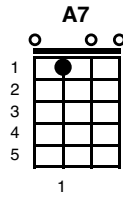

San Francisco Bay Blues

Eric Clapton

Key of G

INTRO: G //// C //// G //// G ////

G
I got the blues when my baby left me
C **G** **G7**
By the San Francisco Bay
C **G** **G7**
The ocean liner gone so far away
C **C**
I didn't mean to treat her so bad
G **E7**
She was the best girl I ever have had
A7
She said goodbye, I can take a cry
D7 **D7**
I wanna lay down and die

Verse 2:

G **C** **G** **G7**
I ain't got a nickel and I ain't got a lousy dime
C **B7** **B7**
She don't come back, think I'm going to lose my mind
C **C**
If she ever gets back to stay

It's going to be another brand new day
Walking with my baby down, by the San Francisco Bay

A7 Walking with my baby
D7 Down by the San Francisco Bay **G** **G**
A7 Yeah walking with my baby
D7 Down by the San Francisco Bay **G**//// **C** ↓ ↓ **G** ↓