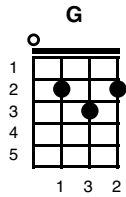

San Francisco Bay Blues

Eric Clapton

Key of G

INTRO: G //// C //// G //// G ////

G
I got the blues when my baby left me
C **G** **G7**
By the San Francisco Bay
C **G** **G7**
The ocean liner gone so far away
C **C**
I didn't mean to treat her so bad
G **E7**
She was the best girl I ever have had
A7
She said goodbye, I can take a cry
D7 **D7**
I wanna lay down and die

Verse 2:

G **C** **G** **G7**
I ain't got a nickel and I ain't got a lousy dime
C **B7** **B7**
She don't come back, think I'm going to lose my mind
C **C**
If she ever gets back to stay

It's going to be another brand new day
Walking with my baby down, by the San Francisco Bay

INSTRUMENTAL:

I ain't got a nickel and I ain't got a lousy dime
She don't come back, think I'm going to lose my mind
If she ever gets back to stay

It's going to be another brand new day
Walking with my baby down by the San Francisco Bay

A7 Walking with my baby
D7 Down by the San Francisco Bay **G** **G**
A7 Yeah walking with my baby
D7 Down by the San Francisco Bay **G**//// **C** ↓ ↓ **G** ↓