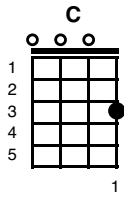

San Francisco Bay Blues

Eric Clapton

Key of G

INTRO: G //// C //// G //// G ////

G
I got the blues when my baby left me
C **G** **G7**
By the San Francisco Bay
C **G** **G7**
The ocean liner gone so far away
C **C**
I didn't mean to treat her so bad
G **E7**
She was the best girl I ever have had
A7
She said goodbye, I can take a cry
D7 **D7**
I wanna lay down and die

Verse 2:

G **C** **G** **G7**
I ain't got a nickel and I ain't got a lousy dime
C **B7** **B7**
She don't come back, think I'm going to lose my mind
C **C**
If she ever gets back to stay

It's going to be another brand new day
Walking with my baby down, by the San Francisco Bay

INSTRUMENTAL:

I ain't got a nickel and I ain't got a lousy dime
She don't come back, think I'm going to lose my mind
If she ever gets back to stay

It's going to be another brand new day
Walking with my baby down by the San Francisco Bay

A7 Walking with my baby
D7 Down by the San Francisco Bay **G** **G**
A7 Yeah walking with my baby
D7 Down by the San Francisco Bay **G**//// **C** ↓ ↓ **G** ↓