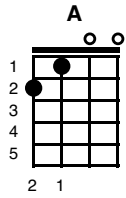

San Francisco Bay Blues

Eric Clapton

Key of G

INTRO: G //// C //// G //// G ////

G
I got the blues when my baby left me
C **G** **G7**
By the San Francisco Bay
C **G** **G7**
The ocean liner gone so far away
C **C**
I didn't mean to treat her so bad
G **E7**
She was the best girl I ever have had
A7
She said goodbye, I can take a cry
D7 **D7**
I wanna lay down and die

Verse 2:

G **C** **G** **G7**
I ain't got a nickel and I ain't got a lousy dime
C **B7** **B7**
She don't come back, think I'm going to lose my mind
C **C**
If she ever gets back to stay

It's going to be another brand new day
Walking with my baby down, by the San Francisco Bay

INSTRUMENTAL:

I ain't got a nickel and I ain't got a lousy dime
She don't come back, think I'm going to lose my mind
If she ever gets back to stay

It's going to be another brand new day
Walking with my baby down by the San Francisco Bay

A7 Walking with my baby
D7 Down by the San Francisco Bay **G** **G**
A7 Yeah walking with my baby
D7 Down by the San Francisco Bay **G**//// **C** ↓ ↓ **G** ↓