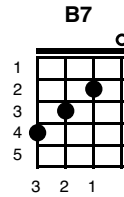

San Francisco Bay Blues

Eric Clapton

Key of G

INTRO: G //// C //// G //// G ////

G
I got the blues when my baby left me
C **G** **G7**
By the San Francisco Bay
C **G** **G7**
The ocean liner gone so far away
C **C**
I didn't mean to treat her so bad
G **E7**
She was the best girl I ever have had
A7
She said goodbye, I can take a cry
D7 **D7**
I wanna lay down and die

Verse 2:

G **C** **G** **G7**
I ain't got a nickel and I ain't got a lousy dime
C **B7** **B7**
She don't come back, think I'm going to lose my mind
C **C**
If she ever gets back to stay

It's going to be another brand new day
Walking with my baby down, by the San Francisco Bay

INSTRUMENTAL:

I ain't got a nickel and I ain't got a lousy dime
She don't come back, think I'm going to lose my mind
If she ever gets back to stay

It's going to be another brand new day
Walking with my baby down by the San Francisco Bay

A7 Walking with my baby
D7 Down by the San Francisco Bay **G** **G**
A7 Yeah walking with my baby
D7 Down by the San Francisco Bay **G**//// **C** ↓ ↓ **G** ↓