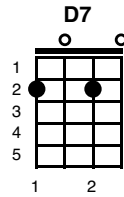

San Francisco Bay Blues

Eric Clapton

Key of G

INTRO: G //// C //// G //// G ////

G
I got the blues when my baby left me
C **G** **G7**
By the San Francisco Bay
C **G** **G7**
The ocean liner gone so far away
C **C**
I didn't mean to treat her so bad
G **E7**
She was the best girl I ever have had
A7
She said goodbye, I can take a cry
D7 **D7**
I wanna lay down and die

Verse 2:

G **C** **G** **G7**
I ain't got a nickel and I ain't got a lousy dime
C **B7** **B7**
She don't come back, think I'm going to lose my mind
C **C**
If she ever gets back to stay

It's going to be another brand new day
Walking with my baby down, by the San Francisco Bay

INSTRUMENTAL:

I ain't got a nickel and I ain't got a lousy dime
She don't come back, think I'm going to lose my mind
If she ever gets back to stay

It's going to be another brand new day
Walking with my baby down by the San Francisco Bay

A7 Walking with my baby
D7 Down by the San Francisco Bay **G** **G**
A7 Yeah walking with my baby
D7 Down by the San Francisco Bay **G**//// **C** ↓ ↓ **G** ↓