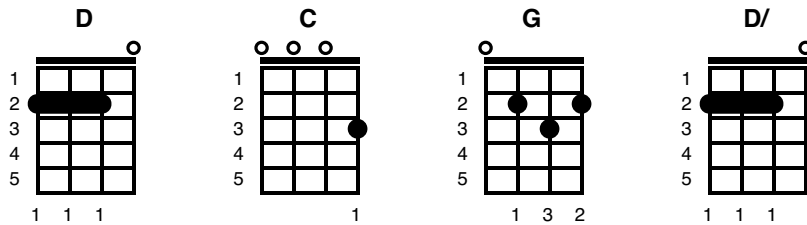

The Highway Callin' Me

Fred Eaglesmith and the Flying Squirrels

Key of D

INTRO: D////C//// G//// D////

D
The kettle's on the boil
C
Lord, the night is almost gone
G
The fire is a-dying down
D
And I'm trying to write this song