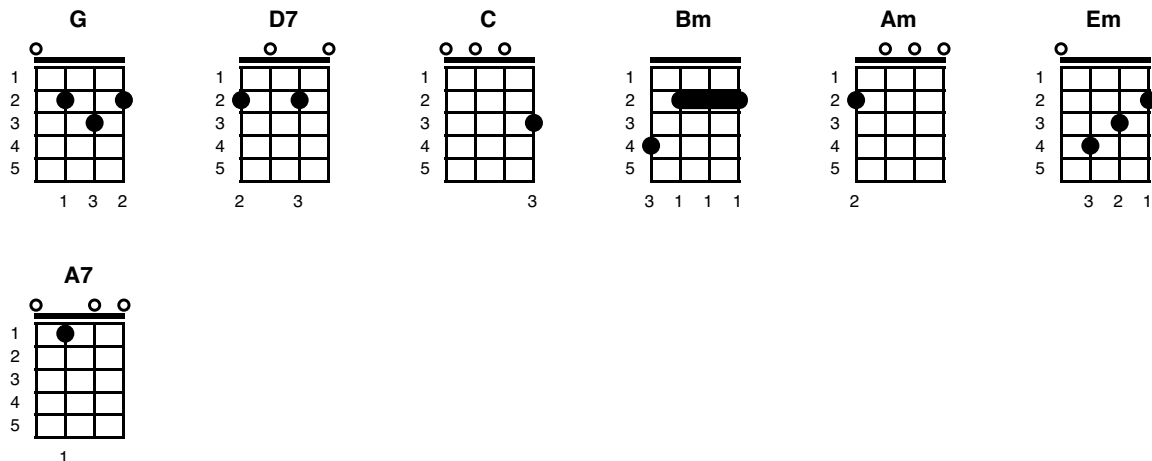

A7 A7 A7 D D D D
La la la, la la la, la-ee-oh-da

Outro:

A7 ↓ A7 ↓ D ↓
Hee-haw, hee-haw, hee-haw

Have a Holly Jolly Christmas

Key of G

Johnny Marks

4/4 time Strum: d-du

INTRO: G //// G ////

CHORUS:

C **Bm** **D7** **G**
Ho ho the mistletoe, hung where you can see
Am **Em** **A7** **D7**
Somebody's waiting there, kiss her once for me
G **G** **G** **D7**
Have a holly jolly Christmas and in case you didn't hear
D7 **G**
Oh, by golly have a holly jolly
A7 // **D7 //** **G**
Christmas this year