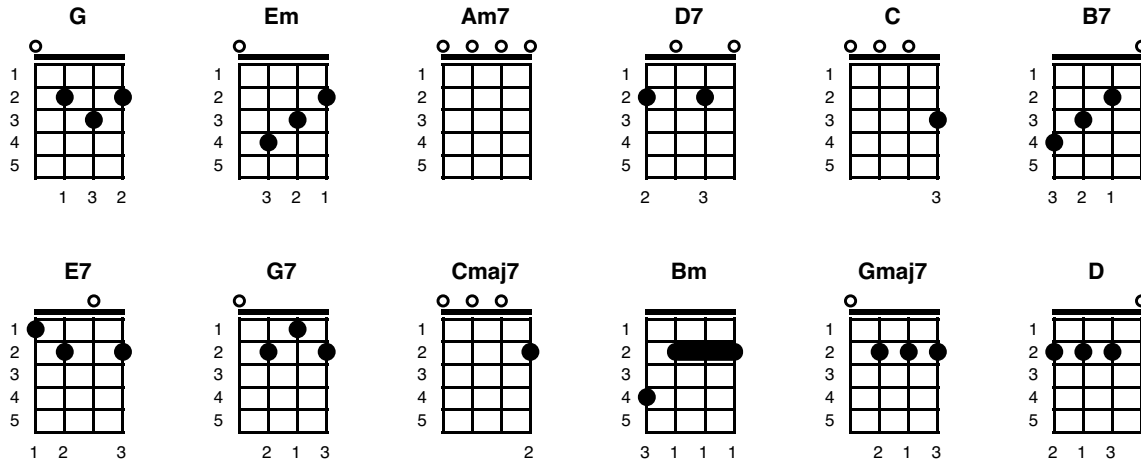

Have Yourself A Merry Little Christmas

Key of G

Hugh Martin and Ralph Blane

4/4 time Strum: d- du

INTRO: G // G // G // G //

Verse 1:

G **Em** **Am7** **D7**
Have yourself a merry little Christmas
G **Em** **Am7** **D7**
Let your heart be light
G **Em** **C**
From now on our troubles
D7 **B7** **E7** **Am7** **D7**
Will be out of sight

Verse 2:

G **Em** **Am7** **D7**
Have yourself a merry little Christmas
G **Em** **Am7** **D7**
Make the Yuletide gay
G **Em** **Am7**
From now on our troubles
B7 **Em** **Em** **G7** **G7**
Will be miles away

CHORUS: