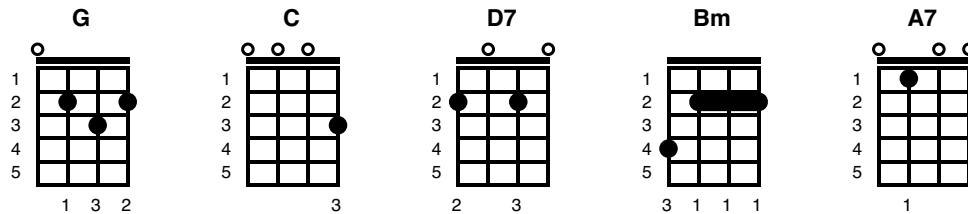

Frosty the Snowman

Jack Rollins and Steve Nelson

Key of G

4/4/ time Strum: d- dududu

INTRO G //// G ////

Verse 1:

G **G** **C** **G**
Frosty the Snowman was a jolly happy soul
C **G**
With a corn cob pipe and a button nose
D7 **G**
And two eyes made out of coal
G **G** **C** **G**
Frosty the Snowman is a fairy tale they say
C **G**
He was made of snow but the children know
D7 **G**
How he came to life one day

Bridge 1:

C **Bm**
There must have been some magic
C // D7 // G
In that old silk hat they found
D7 **D7**
For when they placed it on his head
A7 **D7**
He began to dance around
G **G** **C** **G**
Oh Frosty the Snowman was alive as he could be
C **G**
And the children say he could laugh and play

C G
Running here and there all around the square

D7 G
Sayin' "Catch me if you can."

Bridge 2:

C Bm
He led them down the streets of town

C // D7 // G
Right to the traffic cop

D7 D7
And he only paused a moment when