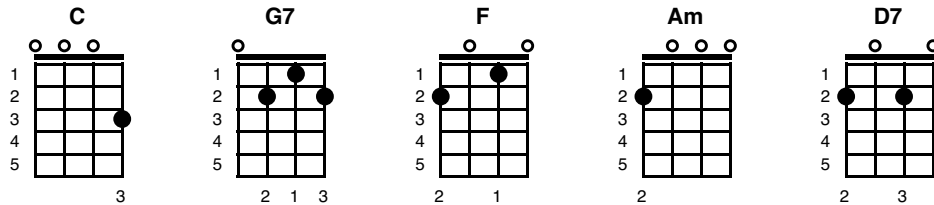

Roger Miller

Key of C

4/4 time Strum: d- du

INTRO: C //// C ////

Verse 1:

C **G7**
Old toy trains, little toy tracks
F **G7**
Little toy drums coming from a sack
C **F**
Carried by a man dressed in white and red
C // **G7 //** **C ↓**
Little boy don't you think it's time you were in bed?