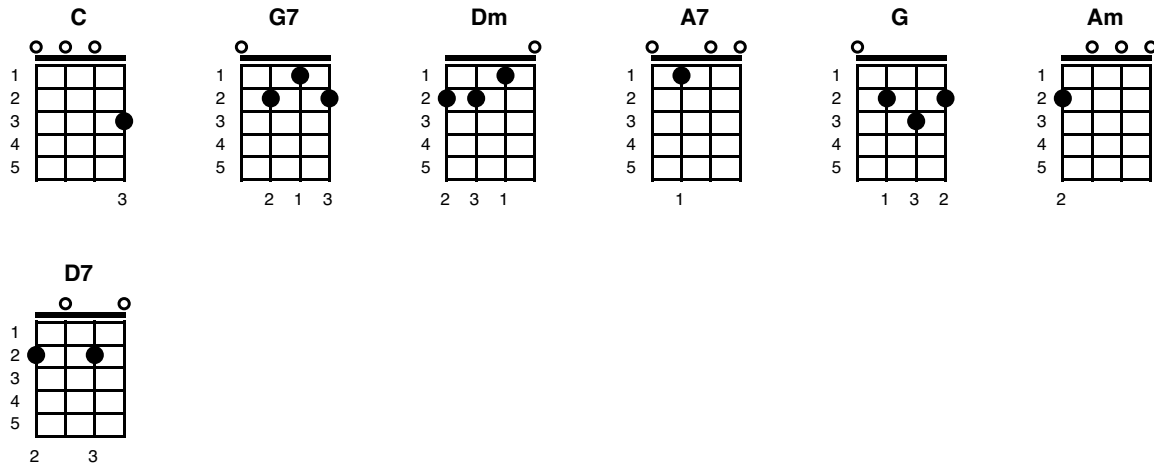

Let It Snow

Key of C

Sammy Cahn and Jule Styne

4/4 time Strum: d- du

INTRO: C // G7 // C ↓ ↓ ↓ Tacet

Verse 1:

C   **G7**   **C**   **C**
Oh, the weather outside is frightful
C   **C**   **G7**   **G7**
But the fire is so delightful
Dm   **A7**   **Dm Dm**
And since we've no place to go
G7   **G7**   **C**   **G7**
Let it snow, let it snow, let it snow

Verse 2:

C   **G7**   **C**   **C**
It doesn't show signs of stopping
C   **C**   **G7**   **G7**
And I've brought some corn for popping
Dm   **A7**   **Dm Dm**
The lights are turned way down low
G7   **G7**   **C**   **C**
Let it snow, let it snow, let it snow